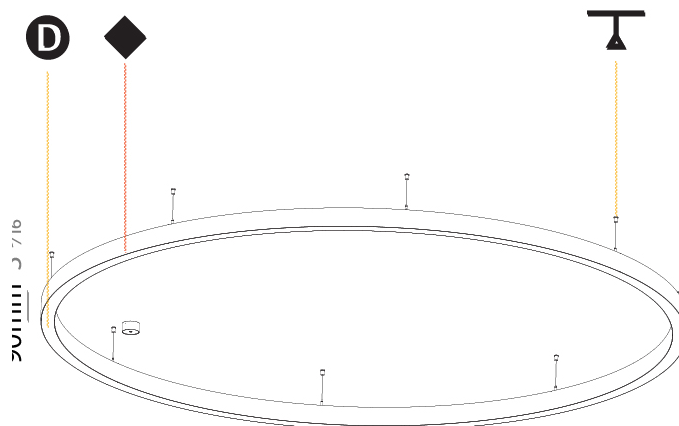

GENERAL

Series: Glorious
Subseries: Glorious Slim
Brand: Prolicht
Division: Architectural
Mounting Type: Suspension
Mounting Location: Ceiling
Subcategory: Ambient

PHYSICAL

Shape: Round
Diameter (mm): 3000
Diameter (in): 118 1/8
Height (mm): 90
Height (in): 3 9/16
Max. Overall Height (mm): 2090
Max. Overall Height (in): 82 5/16
Light Distribution: Direct / Indirect
Weight (kg): 31.716
Weight (lbs): 69.93
Diffuser: PMMA - Opal or Micro-Prism
Fixture Finish: SSR / BKV / CWI / CRY / HAB / LAG / UFT / ITA / RUA / RUR / MIC / FTG / MYG / TWT / LOD / PUS / FRO / FUP / KIA / POP / BLS / SPG / MEY / GOH / GUM / CHC / COM / ABZ / JAG / OBR / MOS / ROR
Fixture Material: Aluminum
Cable Details: 2000mm or 6000mm Transparent Cable

ELECTRICAL

Lamp Type: LED (Zhaga Standard)
Input Wattage (W): 224 / 112
Total Output Wattage (W): 192 / 84
Dimming: Tri-Mode (Non-Dimming and Phase Dimming (120Vac only) and 0-10V Dimming)
Driver Included: Yes
Driver Location: Integrated
Driver Type: Constant Current - Universal
Driver Class: Class 2
Input Voltage (V): 120 - 277
Constant Current (MA): 350

LED

Color Temperature (°K): 3000 / 3500 / 4000
Max. Delivered Lumen (lm): 38980 / 39798 / 40610
CRI: >80 CRI
Lamp Life (hrs): 50000

OPTICAL

RATINGS AND CERTIFICATIONS

Certified By: Certified for North American Standards
IP rating: IP20

2870mm 113"

3000mm 118 1/8"