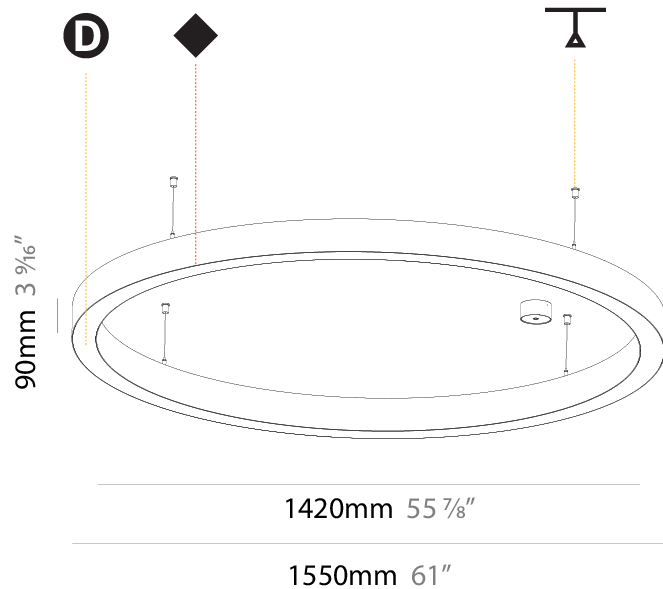

GENERAL

Series: Glorious
Subseries: Glorious Slim
Brand: Prolicht
Division: Architectural
Mounting Type: Suspension
Mounting Location: Ceiling
Subcategory: Ambient

PHYSICAL

Diameter (mm): 1550
Diameter (in): 61
Height (mm): 90
Height (in): 3 9/16
Max. Overall Height (mm): 2090
Max. Overall Height (in): 82 5/16
Light Distribution: Direct / Indirect
Weight (kg): 17.714
Weight (lbs): 37.71
Diffuser: PMMA - Opal or Micro-Prism
Fixture Finish: SSR / BKV / CWI / CRY / HAB / LAG / UFT / ITA / RUA / RUR / MIC / FTG / MYG / TWT / LOD / PUS / FRO / FUP / KIA / POP / BLS / SPG / MEY / GOH / GUM / CHC / COM / ABZ / JAG / OBR / MOS / ROR
Fixture Material: Aluminum
Cable Details: 2000mm or 6000mm Transparent Cable

ELECTRICAL

Lamp Type: LED (Zhaga Standard)
Input Wattage (W): 112 / 98
Total Output Wattage (W): 96 / 84
Dimming: Tri-Mode (Non-Dimming and Phase Dimming (120Vac only) and 0-10V Dimming)
Driver Included: Yes
Driver Location: Integrated
Driver Type: Constant Current - Universal
Driver Class: Class 2
Input Voltage (V): 120 - 277
Constant Current (MA): 350

LED

Color Temperature (°K): 3000 / 3500 / 4000
Max. Delivered Lumen (lm): 19660 / 20070 / 20480
CRI: >80 CRI
Lamp Life (hrs): 50000

OPTICAL

RATINGS AND CERTIFICATIONS

Certified By: Certified for North American Standards
IP rating: IP20