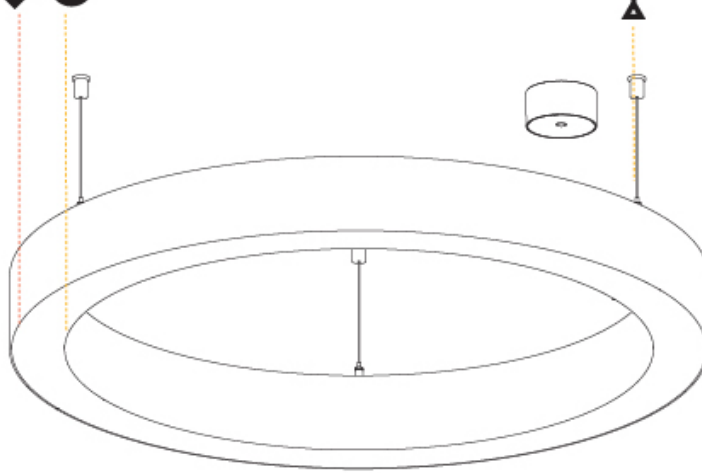

Ø 670mm 26 3/8"

Ø 800mm 31 1/2"

PROJECT	_____
TYPE	_____
SPECIFIER	_____
QUANTITY	_____
DATE	_____

For Color / Finish Chart & Symbology see Appendix or product page downloadable area.

°K

Dimming	DP	DV	
	Phase	0-10V	
Color Temperature	30K	35K	°K
	3000K	3500K	
Diffuser	01	02	D
	Opal	Micro-Prism	
Suspension Cable Color and Length	..05	..10	△
	2000	6000	

GENERAL

Series: Glorious
Subseries: Glorious Slim
Brand: Prolicht
Division: Architectural
Mounting Type: Suspension
Mounting Location: Ceiling
Subcategory: Ambient

PHYSICAL

Diameter (mm): 1550
Diameter (in): 61
Height (mm): 90
Height (in): 3 9/16
Max. Overall Height (mm): 2090
Max. Overall Height (in): 82 5/16
Light Distribution: Direct / Indirect
Weight (kg): 17.714
Weight (lbs): 37.71
Diffuser: PMMA - Opal or Micro-Prism
Fixture Finish: SSR / BKV / CWI / CRY / HAB / LAG / UFT / ITA / RUA / RUR / MIC / FTG / MYG / TWT / LOD / PUS / FRO / FUP / KIA / POP / BLS / SPG / MEY / GOH / GUM / CHC / COM / ABZ / JAG / OBR / MOS / ROR
Fixture Material: Aluminum
Cable Details: 2000mm or 6000mm Transparent Cable