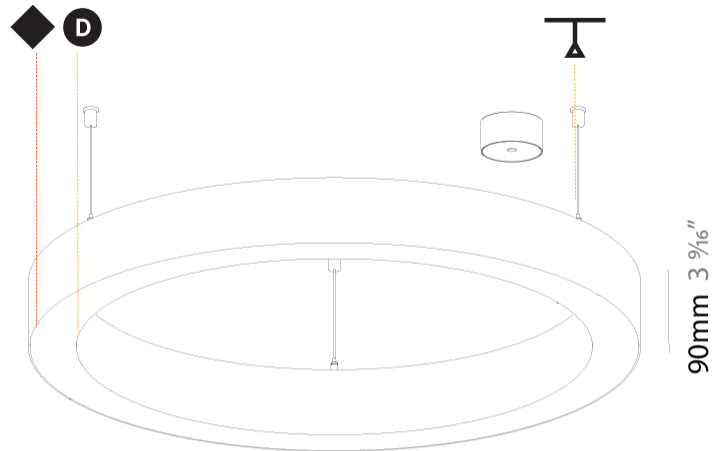

GENERAL

Series: Glorious
Subseries: Glorious Slim
Brand: Prolicht
Division: Architectural
Mounting Type: Suspension
Mounting Location: Ceiling
Subcategory: Ambient

PHYSICAL

Shape: Round
Diameter (mm): 800
Diameter (in): 31 1/2
Height (mm): 90
Height (in): 3 9/16
Max. Overall Height (mm): 2090
Max. Overall Height (in): 82 5/16
Light Distribution: Direct / Indirect
Weight (kg): 8.128
Weight (lbs): 17.92
Diffuser: PMMA - Opal or Micro-Prism
Fixture Finish: SSR / BKV / CWI / CRY / HAB / LAG / UFT / ITA / RUA / RUR / MIC / FTG / MYG / TWT / LOD / PUS / FRO / FUP / KIA / POP / BLS / SPG / MEY / GOH / GUM / CHC / COM / ABZ / JAG / OBR / MOS / ROR
Fixture Material: Aluminum
Cable Details: 2000mm or 6000mm Transparent Cable

ELECTRICAL

Lamp Type: LED (Zhaga Standard)
Input Wattage (W): 56 / 52.5
Total Output Wattage (W): 48 / 45
Dimming: Tri-Mode (Non-Dimming and Phase Dimming (120Vac only) and 0-10V Dimming)
Driver Included: Yes
Driver Location: Integrated
Driver Type: Constant Current - Universal
Driver Class: Class 2
Input Voltage (V): 120 - 277
Constant Current (MA): 350

LED

Color Temperature (°K): 3000 / 3500 / 4000
Max. Delivered Lumen (lm): 9830 / 10035 / 10240
CRI: >80 CRI
Lamp Life (hrs): 50000

OPTICAL

RATINGS AND CERTIFICATIONS

Certified By: Certified for North American Standards
IP rating: IP20

Ø 670mm 26 3/8"

Ø 800mm 31 1/2"